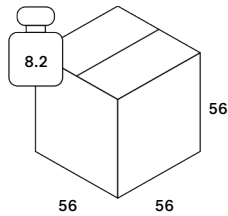

[Assembly Instructions](#)

[Care Instruction - Outdoor Collection](#)

[Line Drawing](#)

Finishing

All Metal Part	
Type	Powder coating
Color	Metal Dark Bronze
Swatch	MAR-106126

Dimensions

General Dimensions	
Width (cm)	49
Depth (cm)	49
Height (cm)	47
Net weight (kg)	3.0

Collection	Tray Tables
Category	Occasional Tables / Side Tables
Environment	Outdoor
Intrastat code	9403208000
Main material	Aluminium

Outdoor tray side table - aluminium - Dark Bronze - round - S - tray not included 49/49/47

30006

Packaging

Packaging General	
Packaging with outer crate	No
Packaging with inner pallet	Yes
Carton box density (burst strength)	275 lbs per square inch

Packaging Material Details				
Material	Weight (gram)	Percentage	Recycled	Recyclable
EVA	120	2%	No	Yes
WOOD	991	18%	No	Yes
CARTON/PAPER	4,489	80%	No	Yes

Packaging Details

Pack length (cm)	56	Vol (m3)	0.175616
Pack width (cm)	56	GW (kg)	8.2
Pack thickness (cm)	56	EAN	5404023628930

Outdoor tray side table - aluminium - Dark Bronze - round - S - tray not included 49/49/47